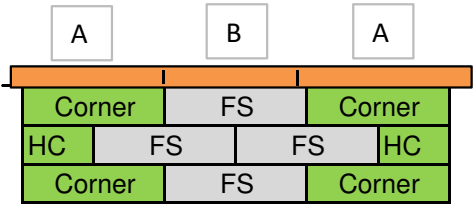

### Garden Bench Assembly Order

- 4 - Freestanding Blocks
- 4 - Corner Blocks
- 2 - Half Corners
- A - 3 Sided End Caps
- B - 18 " Bench Middle Cap